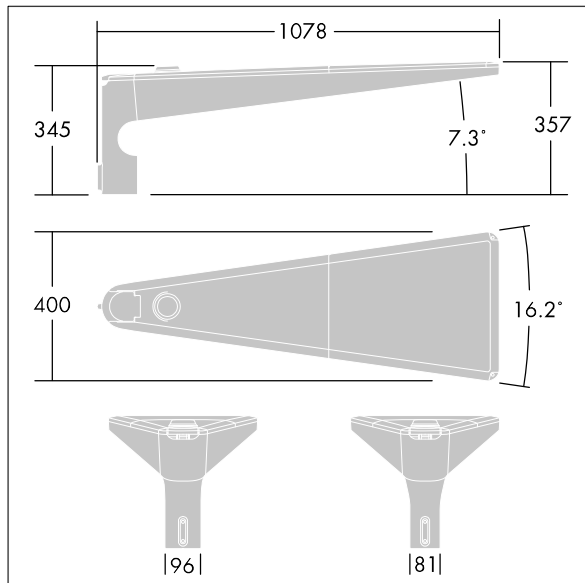

Urba

THORN

96269938 URBA L 72L70V2 NR ANT BP C2 10MMTP6 740

Urba

A large size LED urban street lighting lantern with 72 LEDs driven at 700mA with Narrow Road optic. Electronic, fixed output control gear. Class II electrical, IP66, IK09. Body: die-cast aluminium, textured dark grey. Cover: tempered flat clear glass. Pre-wired with 10m cable. Post top mounting to Ø60mm column. Integral power reduction function which dims down to 50% power, effective 3 hours before and 5 hours after a calculated midnight. Complete with 4000K LED.

Dimensions: 1078 x 400 x 357 mm

Total power: 153 W

Weight: 16 kg

Scx: 0.13 m²

TLG_URBA_F_LMTPGYPDB.jpg

TLG_URBA_M_TOP_60_70.wmf

All values marked with an * are rated values. Thorn uses tried and tested components from leading suppliers, however there may be isolated instances of technology-related failures of individual LEDs during the rated product lifetime. International standards set the tolerance in initial flux and connected load at $\pm 10\%$. Colour temperature is subject to a tolerance of up to ± 150 Kelvin from the nominal value. Unless stated otherwise, the values apply to an ambient temperature of 25°C.