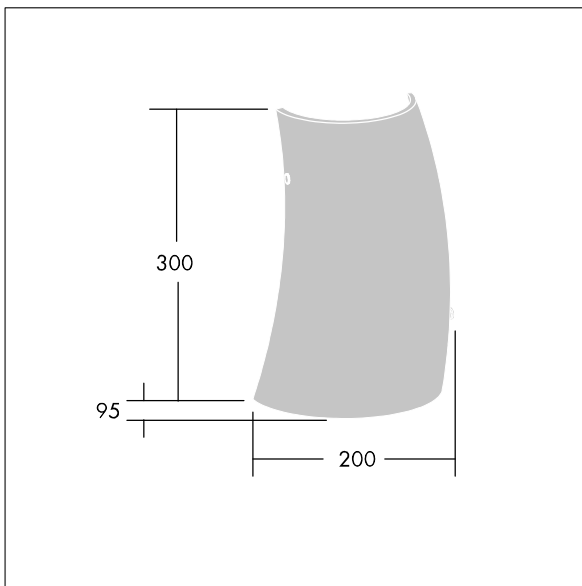

96642771 LYRIC DECO LED1550-830 HF MWA-R OP

A stylish, curving tubular wall mounted LED luminaire with fixed output control gear. Class I electrical, IP20. Diffuser: opal glass. Complete with 3000K LED.

Dimensions: 200 x 95 x 300 mm
 Luminaire input power: 12.4 W
 Luminaire luminous flux: 1550 lm
 Luminaire efficacy: 125 lm/W
 Weight: 1.4 kg

TLG_LYRD_F_WALLPDB.jpg

TLG_LYRD_M_DX_AP.wmf

This product contains a light source of energy efficiency class C.