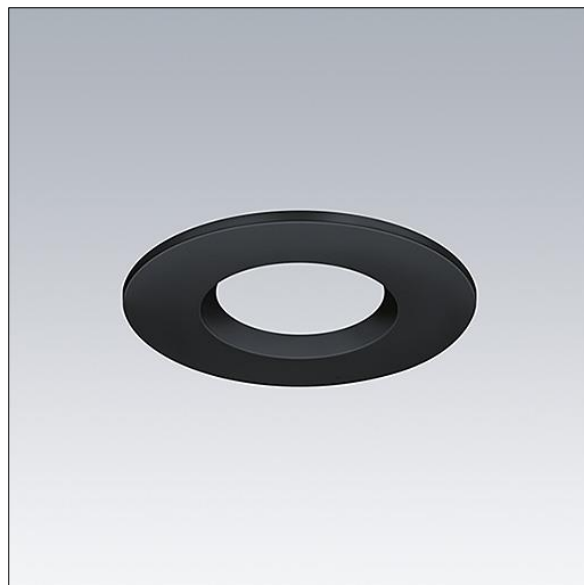

## Chalice 74

96631511 CHAL 74 TRIM BKM

THORN

### Chalice 74

Bezel for Chalice 74 attachments IP65, fire-rated downlight.  
Material: die-cast aluminium finished in matt black.

Weight: 0.04 kg

TE\_FRED\_F\_70\_ring\_BK.jpg