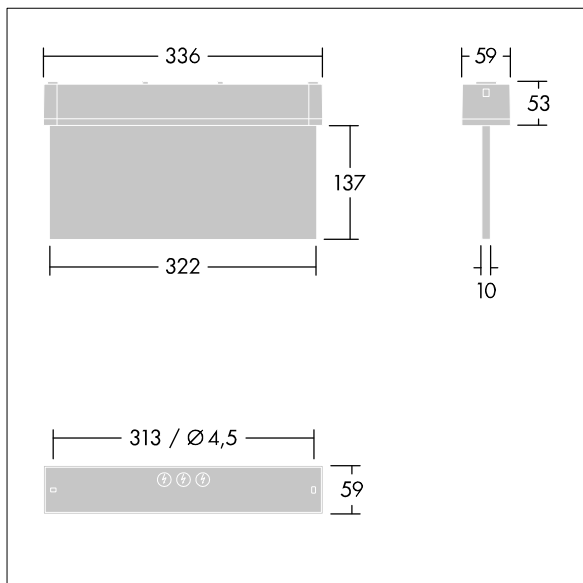

TLG_VOYO_M_115MS.wmf

All values marked with an * are rated values. Unless stated otherwise, the values apply to an ambient temperature of 25°C.

Thorn Lighting is constantly developing and improving its products. The right is reserved to change specifications without prior notification or public announcement.
© Thorn Lighting