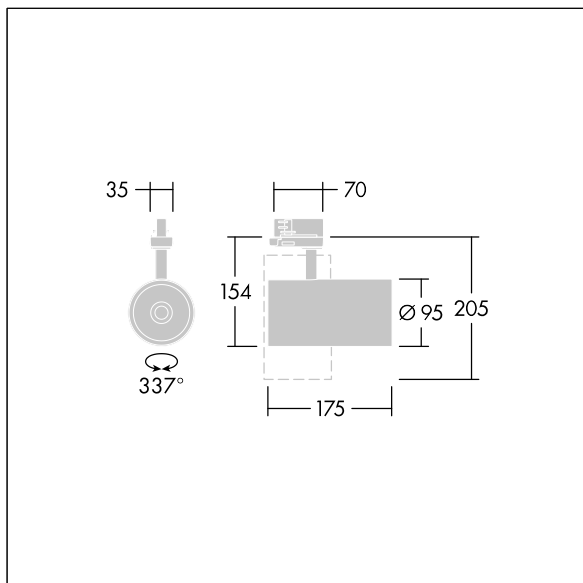

TLG_GRAF_M_3GU.wmf

This product contains a light source of energy efficiency class C.