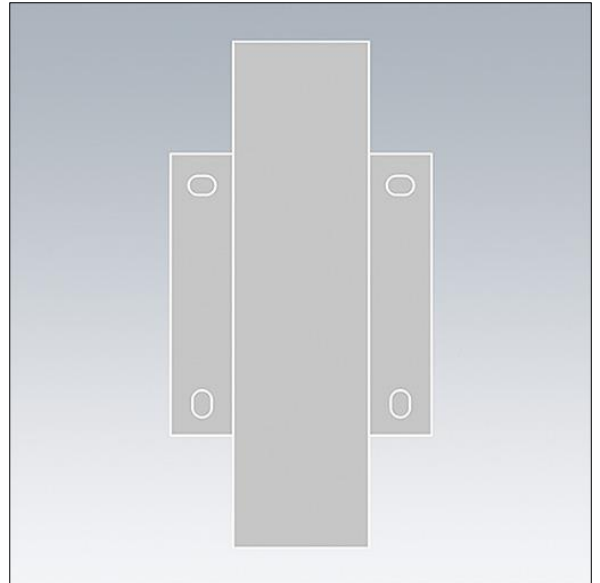

Victor

96006750 WALL BRACKET FOR HOOK OR SEMI HOOK GRY

THORN

Victor

Victor bracket.

TLG_VCTR_F_ACC6750.jpg

TLG_VCTR_M_ACC6750.wmf

All values marked with an * are rated values. Unless stated otherwise, the values apply to an ambient temperature of 25°C.