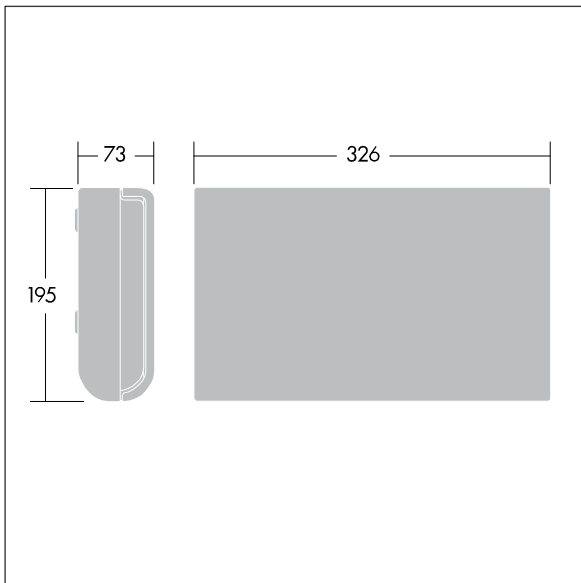

Voyager Sigma

THORN

E7343174 / 96233813 VOYAGER SIGMA LED E3M WHI

IP40	IK03			650°C	T_a 5 35
------	------	---	---	-------	---------------

Versatile exit sign with low-maintenance LED option

A self-contained, maintained emergency exit sign for 1 x 1W Light Source: LED strip giving 3 hours manual test emergency operation. IP40, Class I electrical. Body in polycarbonate, finished white. Diffuser in polycarbonate. Can be wall mounted with 20mm conduit or rear back box entry. Legend panels required to be ordered separately in either ISO or EU formats. Complete with LED strip

Dimensions: 327 x 65 x 197 mm

Luminaire input power: 4 W

Weight: 1.4 kg

TLG_VSIG_F_WALL.jpg

TLG_VYSG_M_LD1.wmf

All values marked with an * are rated values. Thorn uses tried and tested components from leading suppliers, however there may be isolated instances of technology-related failures of individual LEDs during the rated product lifetime. International standards set the tolerance in initial flux and connected load at $\pm 10\%$. Unless stated otherwise, the values apply to an ambient temperature of 25°C.