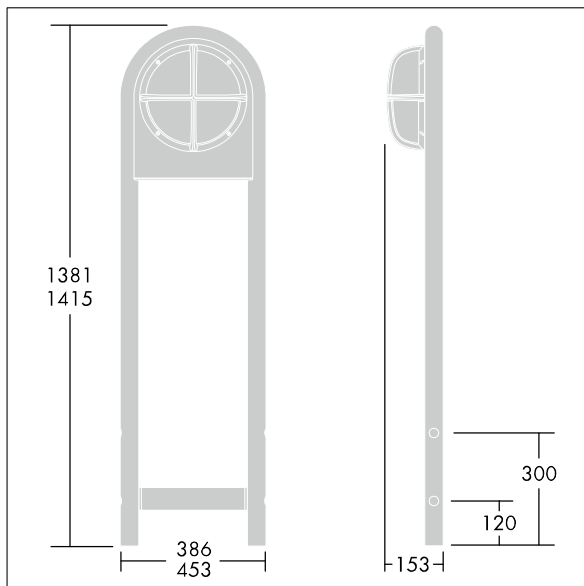

E7753540 / 96207085 EYE BOLLARD SMALL ANT

Bollard frame in die-cast aluminium powder coated anthracite for mounting any small bulkhead luminaire (except photocell versions, see Outdoor Lighting / Wall Mounted Luminaires).

Dimensions: 386 x 50 x 1381 mm

Weight: 9 kg

TLG_EYKN_F_BOLVSANTH.jpg

TLG_EYKN_M_BOLLARD.wmf