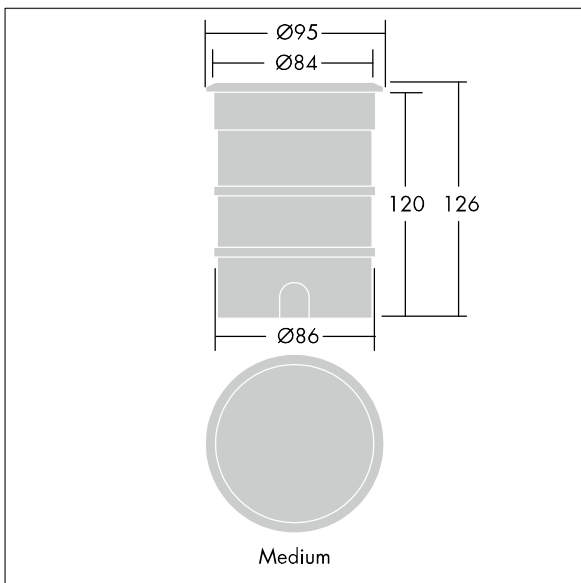

D-CO Recessed

THORN

E7763143 / 96257237 D-CO R LED MEDIUM 1L35 830 FR

D-CO Recessed

A medium size, ground recessed luminaire with 1 x 1.2W warm white LED for indoor or outdoor applications. Body in plastic with aluminium recessed housing. Front glass, toughened with frosted finish, stainless steel frame. Static load bearing 500kg. Complete with 5m cable.

Dimensions: Ø95 x 126 mm
Luminaire input power: 2.7 W
Weight: 0.7 kg

TLG_DCOL_F_LEDMEDFRANGL.jpg

TLG_DCOL_M_ODMED.wmf

All values marked with an * are rated values. Thorn uses tried and tested components from leading suppliers, however there may be isolated instances of technology-related failures of individual LEDs during the rated product lifetime. International standards set the tolerance in initial flux and connected load at ±10%. Unless stated otherwise, the values apply to an ambient temperature of 25°C.