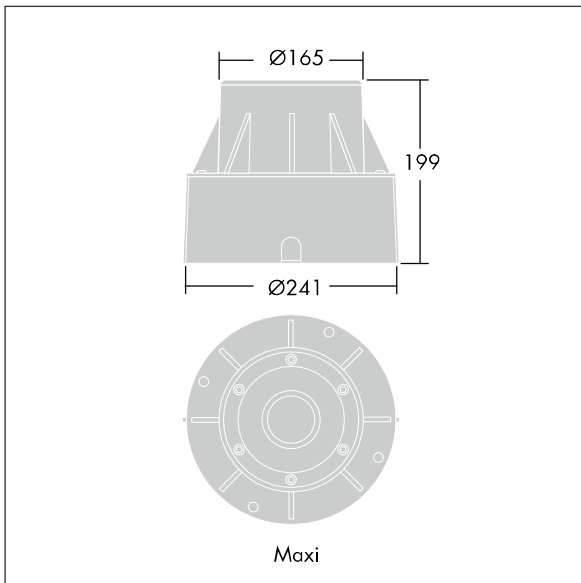

## D-CO Recessed

E7763147 / 96257240 D-CO R LED MAXI 6L50 830 CL

### D-CO Recessed

A large size, ground recessed luminaire with 6 x 1.2W warm white LEDs for indoor or outdoor applications. Body in aluminium with ABS plastic recessed housing. Front glass, toughened with clear finish, stainless steel frame. Static load bearing 500kg. Complete with 5m cable.

Dimensions: Ø241 x 199 mm  
 Luminaire input power: 12 W  
 Weight: 3 kg

TLG\_DCOL\_F\_LEDMAXIANGL.jpg

TLG\_DCOL\_M\_ODL-165GZ.wmf

All values marked with an \* are rated values. Thorn uses tried and tested components from leading suppliers, however there may be isolated instances of technology-related failures of individual LEDs during the rated product lifetime. International standards set the tolerance in initial flux and connected load at ±10%. Unless stated otherwise, the values apply to an ambient temperature of 25°C.