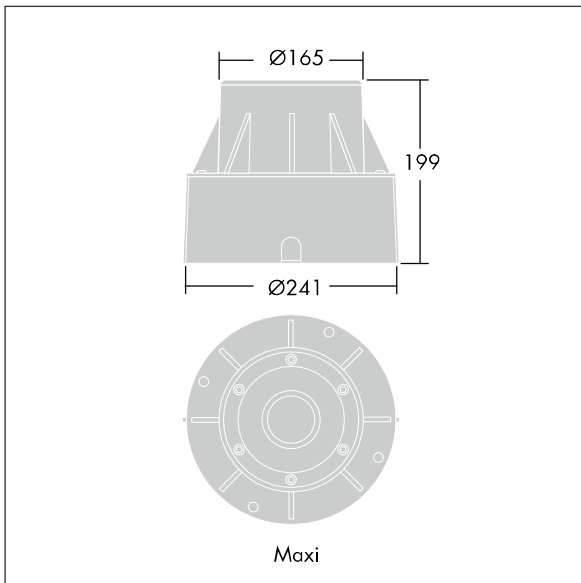

## D-CO Recessed

E7763147 / 96257240 D-CO R LED MAXI 6L50 830 CL

### D-CO Recessed

A large size, ground recessed luminaire with 6 x 1.2W warm white LEDs for indoor or outdoor applications. Body in aluminium with ABS plastic recessed housing. Front glass, toughened with clear finish, stainless steel frame. Static load bearing 500kg. Complete with 5m cable.

Dimensions: Ø241 x 199 mm  
 Luminaire input power: 12 W  
 Weight: 3 kg

TLG\_DCOL\_F\_LEDMAXIANGL.jpg

TLG\_DCOL\_M\_ODL-165GZ.wmf

All values marked with an \* are rated values. Thorn uses tried and tested components from leading suppliers, however there may be isolated instances of technology-related failures of individual LEDs during the rated product lifetime. International standards set the tolerance in initial flux and connected load at ±10%. Unless stated otherwise, the values apply to an ambient temperature of 25°C.

## D-CO Recessed

E7763147 / 96257240 D-CO R LED MAXI 6L50 830 CL

THORN