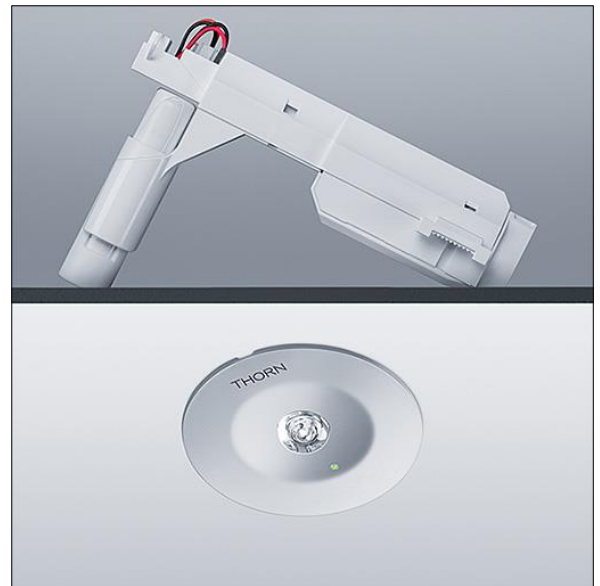

Voyager Star

96548986 VOYAGER STAR MRCR ANT E3 SR

THORN

Voyager Star

High performance, ceiling recessed LED emergency lighting luminaire, Self contained luminaire, manual test (3 hours) with open area optic.. Housing: die-cast aluminium, powder coated silver grey (close to RAL 9006). Gear box for mounting in ceiling recess:.. IP20_IP40, Ceiling recessed luminaire for 68 mm ceiling cut-out and ceiling thickness from 1 - 25 mm. Lens: polycarbonate. Luminaire can be installed quickly and maintained without tools. Electrical connection (230VAC) via maximum 2.5mm² cable, loop in - loop out possible. Optimum thermal management via heat sink. Maintained mode: +5°C to +25°C, non-maintained mode: +5°C to +30°C; power supply: 220-240 V AC (+/- 10%), 50-60 Hz Suitable for recessed installation in concrete casting surround (please order separately). Complete with LEDs.. Ceiling cutout Ø68mm in ceiling thicknesses 1-25mm.

Luminaire input power: 4 W
Dimensions: Ø85 x 2 mm
Weight: 1 kg

TLG_VSTR_F_MRCR_E3D_ANT_SR.jpg

TLG_VYLD_M_MRE AREA.wmf

All values marked with an * are rated values. Thorn uses tried and tested components from leading suppliers, however there may be isolated instances of technology-related failures of individual LEDs during the rated product lifetime. International standards set the tolerance in initial flux and connected load at ±10%. Unless stated otherwise, the values apply to an ambient temperature of 25°C.