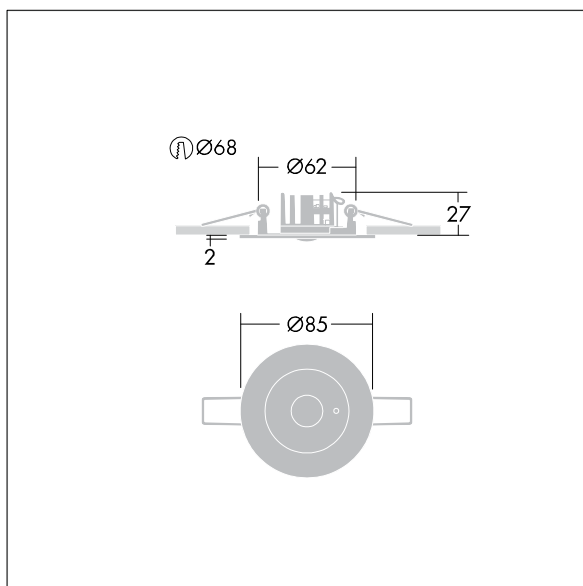

Voyager Star

96548986 VOYAGER STAR MRCR ANT E3 SR

THORN

Voyager Star

High performance, ceiling recessed LED emergency lighting luminaire, Self contained luminaire, manual test (3 hours) with open area optic.. Housing: die-cast aluminium, powder coated silver grey (close to RAL 9006). Gear box for mounting in ceiling recess:.. IP20_IP40, Ceiling recessed luminaire for 68 mm ceiling cut-out and ceiling thickness from 1 - 25 mm. Lens: polycarbonate. Luminaire can be installed quickly and maintained without tools. Electrical connection (230VAC) via maximum 2.5mm² cable, loop in - loop out possible. Optimum thermal management via heat sink. Maintained mode: +5°C to +25°C, non-maintained mode: +5°C to +30°C; power supply: 220-240 V AC (+/- 10%), 50-60 Hz Suitable for recessed installation in concrete casting surround (please order separately). Complete with LEDs.. Ceiling cutout Ø68mm in ceiling thicknesses 1-25mm.

Luminaire input power: 4 W
Dimensions: Ø85 x 2 mm
Weight: 1 kg

TLG_VSTR_F_MRCR_E3D_ANT_SR.jpg

TLG_VYLD_M_MRE AREA.wmf

All values marked with an * are rated values. Thorn uses tried and tested components from leading suppliers, however there may be isolated instances of technology-related failures of individual LEDs during the rated product lifetime. International standards set the tolerance in initial flux and connected load at ±10%. Unless stated otherwise, the values apply to an ambient temperature of 25°C.