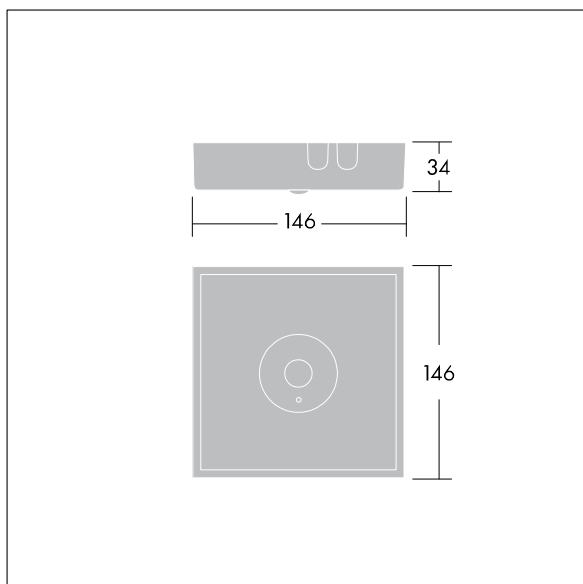

## Voyager Star

High performance, surface mounted LED emergency lighting luminaire, Self contained luminaire, manual test (3 hours) with spot lighting optic.. Housing: die-cast aluminium, powder coated silver grey (close to RAL 9006). Gear tray: galvanised. Lens: polycarbonate. IP40, Ceiling surface-mounted luminaire. Luminaire can be installed quickly and maintained without tools. Electrical connection (230VAC) via maximum 2.5mm<sup>2</sup> cable, loop in - loop out possible. Optimum thermal management via heat sink. Maintained mode: +5°C to +30°C, non-maintained mode: +5°C to +35°C; power supply:220-240 V AC (+/- 10%), 50-60 Hz Complete with LEDs..

Luminaire input power: 4 W  
Dimensions: 146 x 146 x 37 mm  
Weight: 1 kg

TLG\_VSTR\_F\_MSC\_side\_ExD\_SPOT\_SR.jpg

TLG\_VYLD\_M\_MCE SPOT.wmf

All values marked with an \* are rated values. Thorn uses tried and tested components from leading suppliers, however there may be isolated instances of technology-related failures of individual LEDs during the rated product lifetime. International standards set the tolerance in initial flux and connected load at  $\pm 10\%$ . Unless stated otherwise, the values apply to an ambient temperature of 25°C.