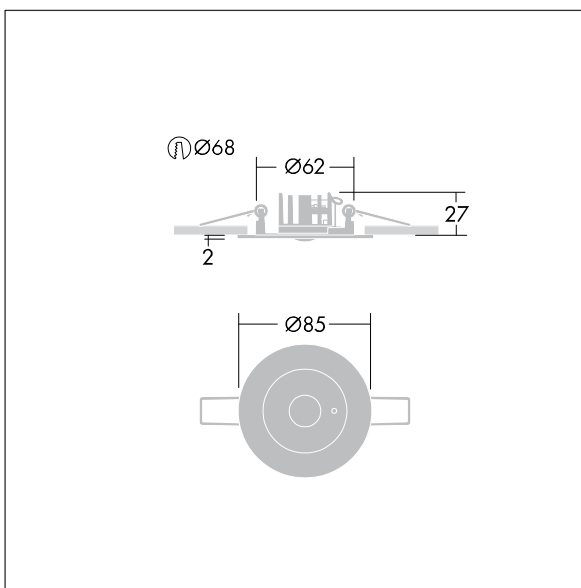

Voyager Star

THORN

96548988 VOYAGER STAR MRCR ANT E3 WH

Voyager Star

High performance, ceiling recessed LED emergency lighting luminaire, Self contained luminaire, manual test (3 hours) with open area optic.. Housing: die-cast aluminium, powder coated white (close to RAL9016). Gear box for mounting in ceiling recess: IP20_IP40, Ceiling recessed luminaire for 68 mm ceiling cut-out and ceiling thickness from 1 - 25 mm. Lens: polycarbonate. Luminaire can be installed quickly and maintained without tools. Electrical connection (230VAC) via maximum 2.5mm² cable, loop in - loop out possible. Optimum thermal management via heat sink. Maintained mode: +5°C to +25°C, non-maintained mode: +5°C to +30°C; power supply: 220-240 V AC (+/- 10%), 50-60 Hz Suitable for recessed installation in concrete casting surround (please order separately). Complete with LEDs.. Ceiling cutout Ø68mm in ceiling thicknesses 1-25mm.

Luminaire input power: 4 W
Dimensions: Ø85 x 2 mm
Weight: 1 kg

TLG_VSTR_F_MRCR_E3D_ANT_WH.jpg

TLG_VYLD_M_MRE AREA.wmf

All values marked with an * are rated values. Thorn uses tried and tested components from leading suppliers, however there may be isolated instances of technology-related failures of individual LEDs during the rated product lifetime. International standards set the tolerance in initial flux and connected load at ±10%. Unless stated otherwise, the values apply to an ambient temperature of 25°C.