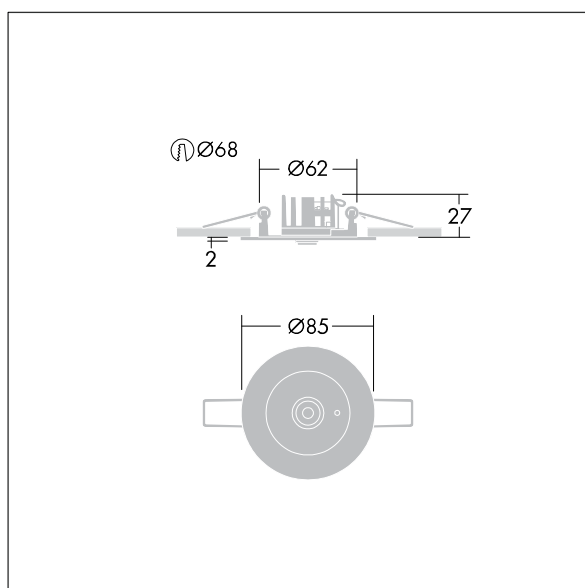

Voyager Star

96548994 VOYAGER STAR MRRCR SPOT E3 WH

THORN

Voyager Star

High performance, ceiling recessed LED emergency lighting luminaire, Self contained luminaire, manual test (3 hours) with spot lighting optic.. Housing: die-cast aluminium, powder coated white (close to RAL9016). Gear box for mounting in ceiling recess: IP20_IP40, Ceiling recessed luminaire for 68 mm ceiling cut-out and ceiling thickness from 1 - 25 mm. Lens: polycarbonate. Luminaire can be installed quickly and maintained without tools. Electrical connection (230VAC) via maximum 2.5mm² cable, loop in - loop out possible. Optimum thermal management via heat sink. Maintained mode: +5°C to +25°C, non-maintained mode: +5°C to +30°C; power supply: 220-240 V AC (+/- 10%), 50-60 Hz Suitable for recessed installation in concrete casting surround (please order separately). Complete with LEDs.. Ceiling cutout Ø68mm in ceiling thicknesses 1-25mm.

Luminaire input power: 4 W
Dimensions: Ø85 x 28 mm
Weight: 1 kg

TLG_VSTR_F_MRRCR_E3D_SPOT_WH.jpg

TLG_VYLD_M_MRE SPOT.wmf

All values marked with an * are rated values. Thorn uses tried and tested components from leading suppliers, however there may be isolated instances of technology-related failures of individual LEDs during the rated product lifetime. International standards set the tolerance in initial flux and connected load at ±10%. Unless stated otherwise, the values apply to an ambient temperature of 25°C.