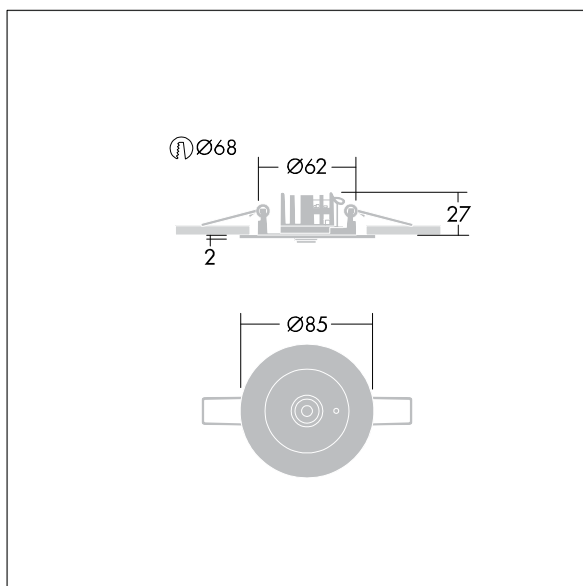

Voyager Star

96548994 VOYAGER STAR MRRCR SPOT E3 WH

THORN

Voyager Star

High performance, ceiling recessed LED emergency lighting luminaire, Self contained luminaire, manual test (3 hours) with spot lighting optic.. Housing: die-cast aluminium, powder coated white (close to RAL9016). Gear box for mounting in ceiling recess: IP20_IP40, Ceiling recessed luminaire for 68 mm ceiling cut-out and ceiling thickness from 1 - 25 mm. Lens: polycarbonate. Luminaire can be installed quickly and maintained without tools. Electrical connection (230VAC) via maximum 2.5mm² cable, loop in - loop out possible. Optimum thermal management via heat sink. Maintained mode: +5°C to +25°C, non-maintained mode: +5°C to +30°C; power supply: 220-240 V AC (+/- 10%), 50-60 Hz Suitable for recessed installation in concrete casting surround (please order separately). Complete with LEDs.. Ceiling cutout Ø68mm in ceiling thicknesses 1-25mm.

Luminaire input power: 4 W
Dimensions: Ø85 x 28 mm
Weight: 1 kg

TLG_VSTR_F_MRRCR_E3D_SPOT_WH.jpg

TLG_VYLD_M_MRE SPOT.wmf

All values marked with an * are rated values. Thorn uses tried and tested components from leading suppliers, however there may be isolated instances of technology-related failures of individual LEDs during the rated product lifetime. International standards set the tolerance in initial flux and connected load at ±10%. Unless stated otherwise, the values apply to an ambient temperature of 25°C.