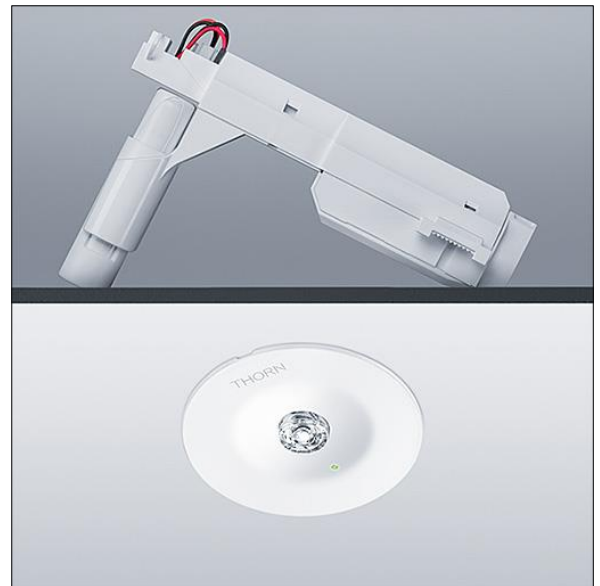

Voyager Star

96548994 VOYAGER STAR MRRCR SPOT E3 WH

THORN

Voyager Star

High performance, ceiling recessed LED emergency lighting luminaire, Self contained luminaire, manual test (3 hours) with spot lighting optic.. Housing: die-cast aluminium, powder coated white (close to RAL9016). Gear box for mounting in ceiling recess: IP20_IP40, Ceiling recessed luminaire for 68 mm ceiling cut-out and ceiling thickness from 1 - 25 mm. Lens: polycarbonate. Luminaire can be installed quickly and maintained without tools. Electrical connection (230VAC) via maximum 2.5mm² cable, loop in - loop out possible. Optimum thermal management via heat sink. Maintained mode: +5°C to +25°C, non-maintained mode: +5°C to +30°C; power supply: 220-240 V AC (+/- 10%), 50-60 Hz Suitable for recessed installation in concrete casting surround (please order separately). Complete with LEDs.. Ceiling cutout Ø68mm in ceiling thicknesses 1-25mm.

Luminaire input power: 4 W
Dimensions: Ø85 x 28 mm
Weight: 1 kg

TLG_VSTR_F_MRRCR_E3D_SPOT_WH.jpg

TLG_VYLD_M_MRE SPOT.wmf

All values marked with an * are rated values. Thorn uses tried and tested components from leading suppliers, however there may be isolated instances of technology-related failures of individual LEDs during the rated product lifetime. International standards set the tolerance in initial flux and connected load at ±10%. Unless stated otherwise, the values apply to an ambient temperature of 25°C.