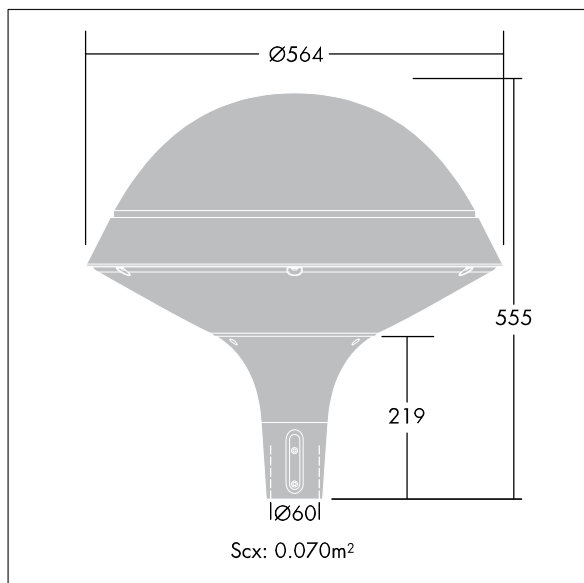

## Plurio

Decorative, post-top lantern with LED package with electronic driver. Class II electrical, IP66, IK08. Base in cast aluminium, powder coated silver-grey. Canopy in round shape, made from aluminium textured silver-grey (close to RAL9006). UV stabilised polycarbonate clear diffuser with anti-glare prisms. Internal symmetric reflector. Equipped with 50% power reduction circuit, effective 3 hours before and 5 hours after a calculated midnight. It can be deactivated at installation with an easily accessible internal switch. Supplied complete in one box. Complete with 4000K LED

To be post top mounted on a spigot of  $\text{Ø}60\text{mm}$ , length 75mm. Pre-cabled with 4m HO5-W F 2 x 1.5mm<sup>2</sup> cable.

Dimensions:  $\text{Ø}564 \times 564 \text{ mm}$

Luminaire input power: 39 W

Weight: 7.8 kg

Scx: 0.073m<sup>2</sup>

Luminaire efficacy: 121 lm/W

TLG\_PLRO\_F\_LEDSYMRND.jpg

TLG\_PLRO\_M\_SPHRd60.wmf

This product contains a light source of energy efficiency class D.

All values marked with an \* are rated values. Thorn uses tried and tested components from leading suppliers, however there may be isolated instances of technology-related failures of individual LEDs during the rated product lifetime. International standards set the tolerance in initial flux and connected load at  $\pm 10\%$ . Unless stated otherwise, the values apply to an ambient temperature of 25°C.