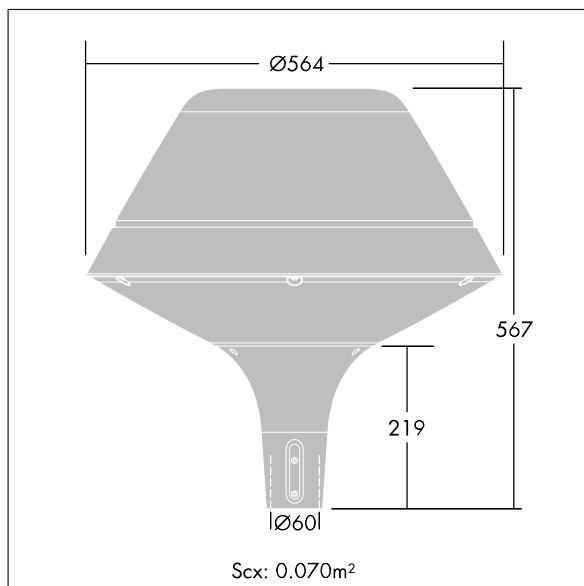

TLG_PLRO_M_LMPShd60.wmf

This product contains a light source of energy efficiency class D.

All values marked with an * are rated values. Thorn uses tried and tested components from leading suppliers, however there may be isolated instances of technology-related failures of individual LEDs during the rated product lifetime. International standards set the tolerance in initial flux and connected load at $\pm 10\%$. Unless stated otherwise, the values apply to an ambient temperature of 25°C.

Thorn Lighting is constantly developing and improving its products. The right is reserved to change specifications without prior notification or public announcement.
© Thorn Lighting