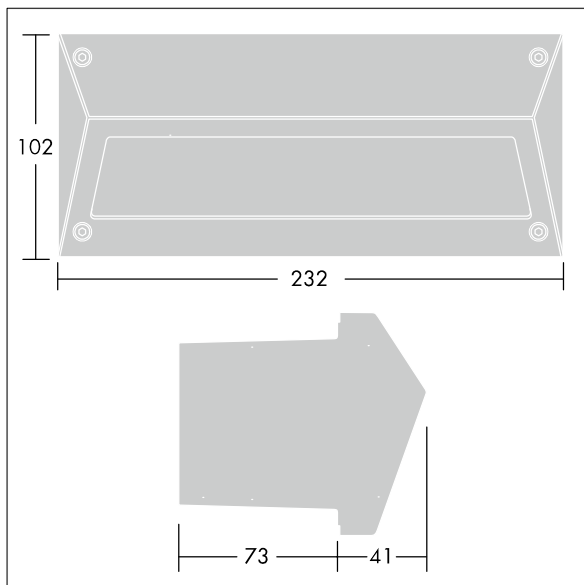

TLG_LINN_M_LDRCTEXVS.wmf

All values marked with an * are rated values. Unless stated otherwise, the values apply to an ambient temperature of 25°C.

Thorn Lighting is constantly developing and improving its products. The right is reserved to change specifications without prior notification or public announcement.
© Thorn Lighting