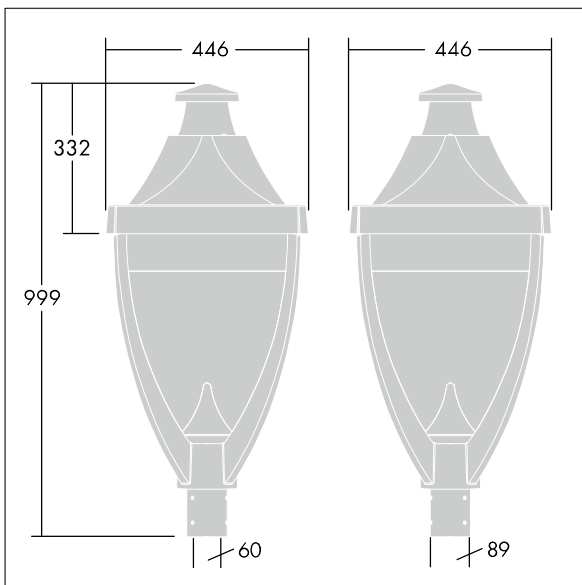

### Legend

A modern heritage post top LED lantern with closed optic. Electronic, Class II electrical, IP65, IK08. Body: die-cast aluminium powder coated grey 900 textured finish (close to RAL 7043). Enclosure: flat toughened glass. Surge protection: 10kV single pulse common mode and 8kV multipulse common mode and 6kV multipulse differential mode. If permanent DALI system is connected, 6kV multipulse common and differential mode. Complete with 3000K LED.

Dimensions: 446 x 446 x 999 mm

Luminaire input power: 55 W

Weight: 17.5 kg

Scx: 0.14 m<sup>2</sup>

TLG\_LGND\_F\_CLS.jpg

TLG\_LGND\_M\_MTP.wmf

This product contains a light source of energy efficiency class D.