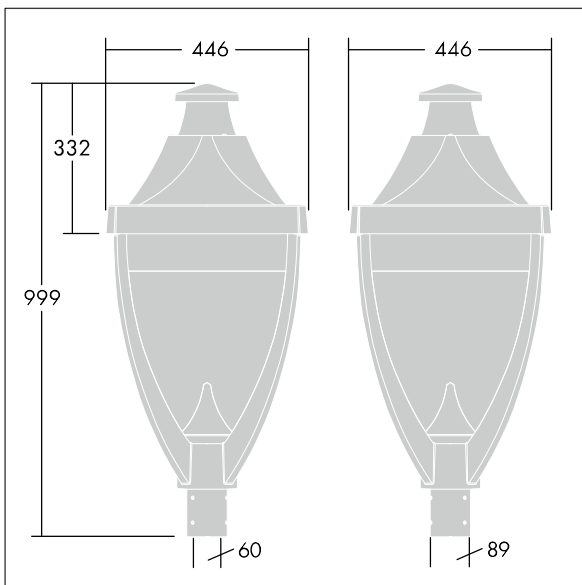

Legend

96262623 LEGEND 36L50 RC 730 BP CL2 T60.

Legend

A modern heritage post top LED lantern with closed optic. Electronic, Class II electrical, IP65, IK08. Body: die-cast aluminium powder coated grey 900 textured finish (close to RAL 7043). Enclosure: flat toughened glass. Surge protection: 10kV single pulse common mode and 8kV multipulse common mode and 6kV multipulse differential mode. If permanent DALI system is connected, 6kV multipulse common and differential mode. Complete with 3000K LED.

Dimensions: 446 x 446 x 999 mm

Luminaire input power: 55 W

Weight: 17.5 kg

Scx: 0.14 m²

TLG_LGND_F_CLS.jpg

TLG_LGND_M_MTP.wmf

This product contains a light source of energy efficiency class D.

Legend