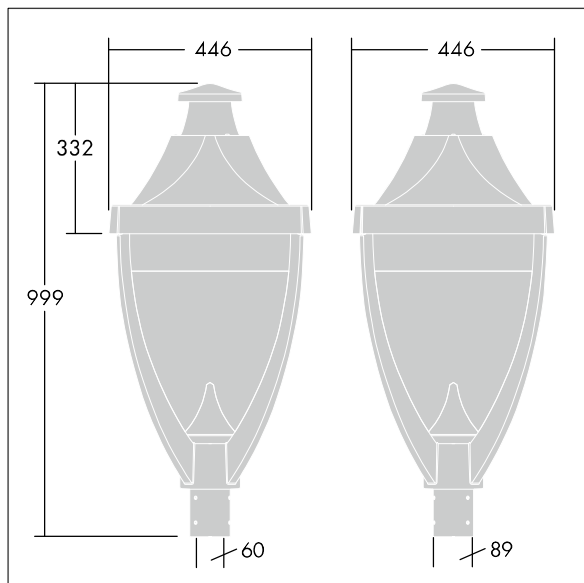

Legend

96262627 LEGEND 36L70 RC 730 CL2 T60

Legend

A modern heritage post top LED lantern with closed optic. Electronic, Class II electrical, IP65, IK08. Body: die-cast aluminium powder coated grey 900 textured finish (close to RAL 7043). Enclosure: flat toughened glass. Surge protection: 10kV single pulse common mode and 8kV multipulse common mode and 6kV multipulse differential mode. If permanent DALI system is connected, 6kV multipulse common and differential mode. Complete with 3000K LED.

Dimensions: 446 x 446 x 999 mm

Luminaire input power: 77 W

Weight: 17.5 kg

Scx: 0.14 m²

TLG_LGND_F_CLS.jpg

TLG_LGND_M_MTP.wmf

This product contains a light source of energy efficiency class D.