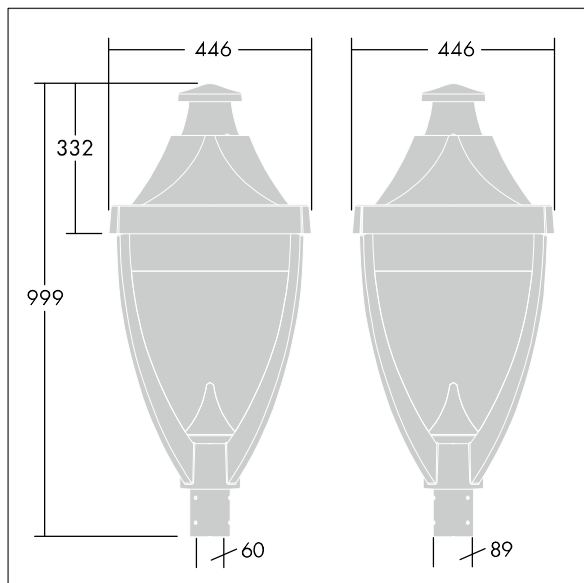

Legend

96262627 LEGEND 36L70 RC 730 CL2 T60

Legend

A modern heritage post top LED lantern with closed optic. Electronic, Class II electrical, IP65, IK08. Body: die-cast aluminium powder coated grey 900 textured finish (close to RAL 7043). Enclosure: flat toughened glass. Surge protection: 10kV single pulse common mode and 8kV multipulse common mode and 6kV multipulse differential mode. If permanent DALI system is connected, 6kV multipulse common and differential mode. Complete with 3000K LED.

Dimensions: 446 x 446 x 999 mm

Luminaire input power: 77 W

Weight: 17.5 kg

Scx: 0.14 m²

TLG_LGND_F_CLS.jpg

TLG_LGND_M_MTP.wmf

This product contains a light source of energy efficiency class D.

Legend