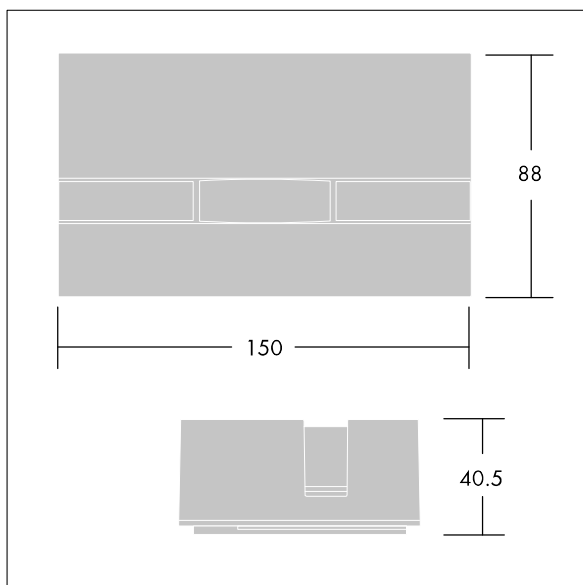

Vioo

96271767 VIOO 1L120 740 LGRY

THORN

Vioo

Small LED floodlight for window surround illumination. 1 LED driven at a constant 1.2A. Body: die-cast aluminium (AB47100) with high corrosion resistance, painted Light grey. Front lens: polycarbonate. Class I electrical, IP65, IK10. Pre-wired with 1,5m H05-RNF cable. Complete with 4000K LED

Dimensions: 150 x 90 x 40 mm
Luminaire input power: 4.7 W
Luminaire luminous flux: 200 lm
Luminaire efficacy: 43 lm/W
Weight: 0.71 kg

TLG_VIOO_F_PDB.jpg

TLG_VIOO_M_LD1.wmf

This product contains a light source of energy efficiency class F.