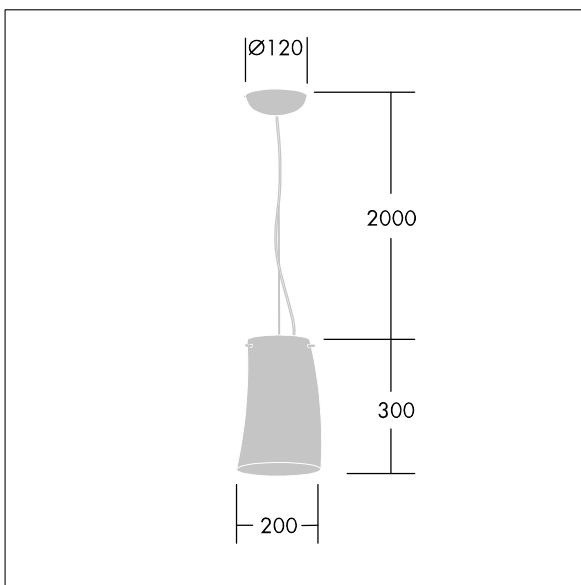

## 96642769 LYRIC DECO LED1050-840 HF MSU OP

A stylish, curving tubular suspended LED luminaire with fixed output control gear. Class I electrical, IP20. Diffuser: opal glass. Complete with 4000K LED.

Dimensions: Ø200 x 300 mm  
 Luminaire input power: 18 W  
 Luminaire luminous flux: 1050 lm  
 Luminaire efficacy: 58 lm/W  
 Weight: 2.2 kg

TLG\_LYRD\_F\_SUSPPDB.jpg

TLG\_LYRD\_M\_SOSP.wmf

This product contains a light source of energy efficiency class E.