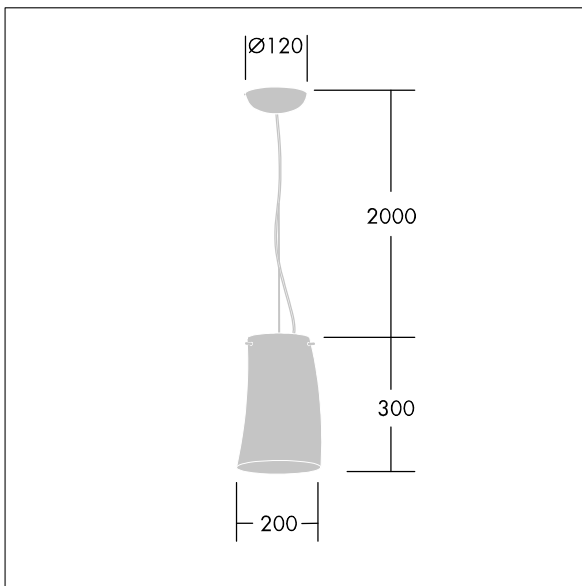

96642769 LYRIC DECO LED1050-840 HF MSU OP

A stylish, curving tubular suspended LED luminaire with fixed output control gear. Class I electrical, IP20. Diffuser: opal glass. Complete with 4000K LED.

Dimensions: Ø200 x 300 mm
 Luminaire input power: 18 W
 Luminaire luminous flux: 1050 lm
 Luminaire efficacy: 58 lm/W
 Weight: 2.2 kg

TLG_LYRD_F_SUSPPDB.jpg

TLG_LYRD_M_SOSP.wmf

This product contains a light source of energy efficiency class E.

96642769 LYRIC DECO LED1050-840 HF MSU OP