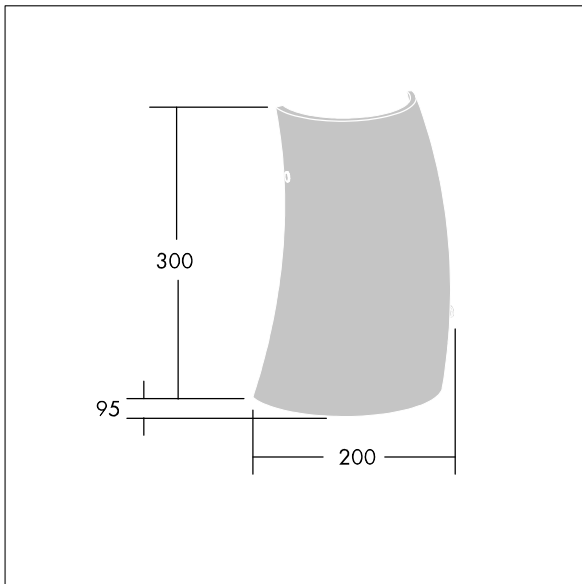

96642771 LYRIC DECO LED1550-830 HF MWA-R OP

A stylish, curving tubular wall mounted LED luminaire with fixed output control gear. Class I electrical, IP20. Diffuser: opal glass. Complete with 3000K LED.

Dimensions: 200 x 95 x 300 mm
 Luminaire input power: 12.4 W
 Luminaire luminous flux: 1550 lm
 Luminaire efficacy: 125 lm/W
 Weight: 1.4 kg

TLG_LYRD_F_WALLPDB.jpg

TLG_LYRD_M_DX_AP.wmf

This product contains a light source of energy efficiency class C.