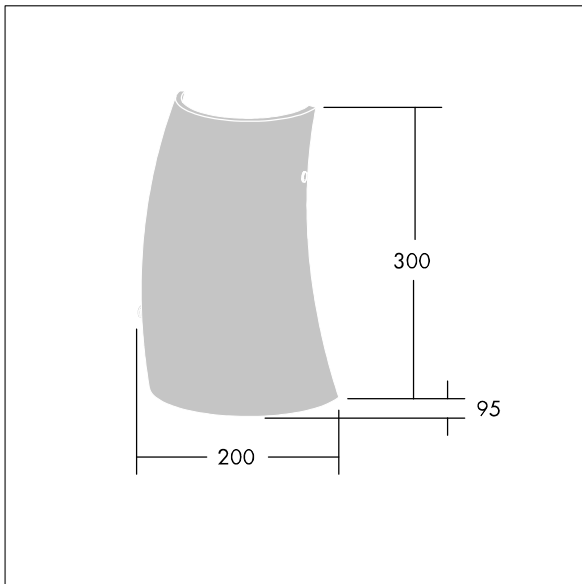

96642772 LYRIC DECO LED1550-830 HF MWA-L OP

A stylish, curving tubular wall mounted LED luminaire with fixed output control gear. Class I electrical, IP20. Diffuser: opal glass. Complete with 3000K LED.

Dimensions: 200 x 95 x 300 mm
 Luminaire input power: 12.4 W
 Luminaire luminous flux: 1550 lm
 Luminaire efficacy: 125 lm/W
 Weight: 1.4 kg

TLG_LYRD_F_WALLPDB.jpg

TLG_LYRD_M_DX_AP02.wmf

This product contains a light source of energy efficiency class C.