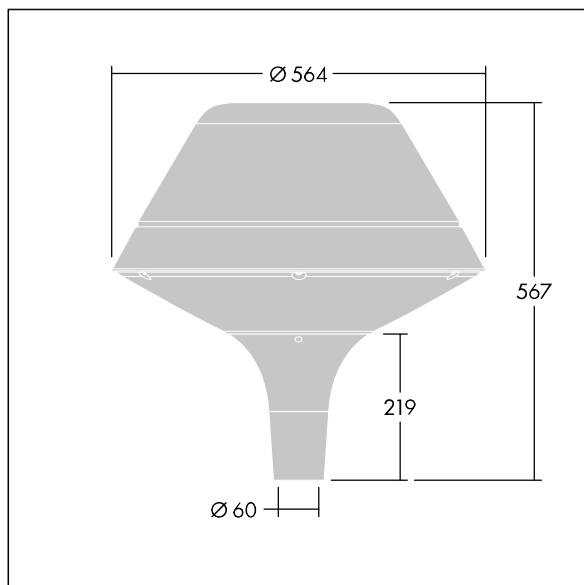

TLG_PLRL_M_DOC_T60.wmf

This product contains a light source of energy efficiency class D.

All values marked with an * are rated values. Thorn uses tried and tested components from leading suppliers, however there may be isolated instances of technology-related failures of individual LEDs during the rated product lifetime. International standards set the tolerance in initial flux and connected load at ±10%. Unless stated otherwise, the values apply to an ambient temperature of 25°C.

Thorn Lighting is constantly developing and improving its products. The right is reserved to change specifications without prior notification or public announcement.
© Thorn Lighting