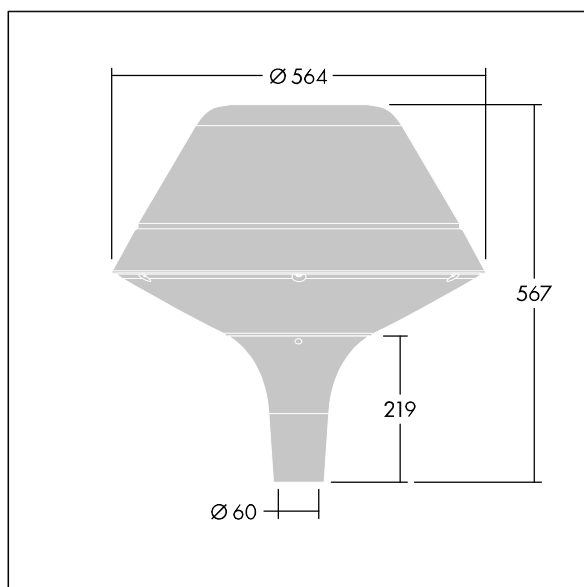

TLG_PLRL_M_DOC_T60.wmf

This product contains a light source of energy efficiency class D.