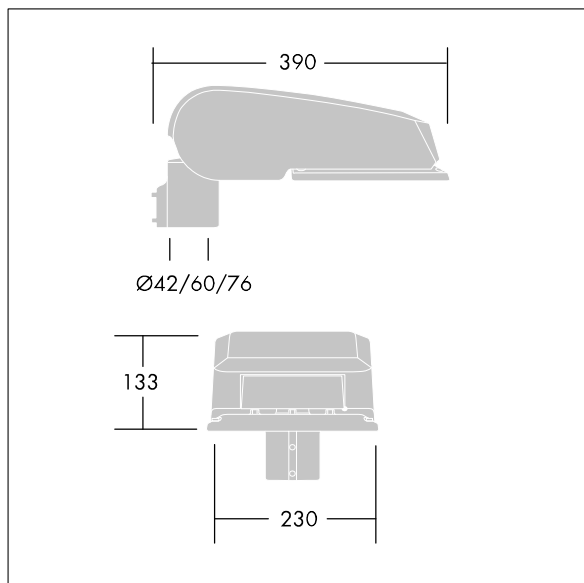

CiviTEQ

A small size LED road lighting lantern with 12 LEDs driven at 350mA with Wide Street & Comfort optic. Electronic, fixed output control gear. Class II electrical, IP66, IK08. Housing: die-cast aluminium (EN AC-44300), Light grey 150 sanded textured (close to RAL9006). Enclosure: toughened flat glass. Screws: stainless steel, Ecolubric® treated. Supplied with Ø60mm spigot adaptor which can be fitted for post-top (0°/5°/10° tilt) or side-entry (-20°/-15°/-10°/-5°/0° tilt). Equipped with 50% power reduction circuit, effective 3 hours before and 5 hours after a calculated midnight. It can be deactivated at installation with an easily accessible internal switch. Complete with 4000K LED. Surge protection: 10kV single pulse common mode and 8kV multipulse common mode and 6kV multipulse differential mode. If permanent DALI system is connected, 6kV multipulse common and differential mode.

Dimensions: 390 x 230 x 133 mm
 Luminaire input power: 15 W
 Luminaire luminous flux: 2092 lm
 Luminaire efficacy: 139 lm/W
 Weight: 5.7 kg
 Scx: 0.077 m²

TLG_CTEQ_F_SMTP36LEDPDB.jpg

TLG_CETQ_M_S.wmf

This product contains light sources of energy efficiency class D.