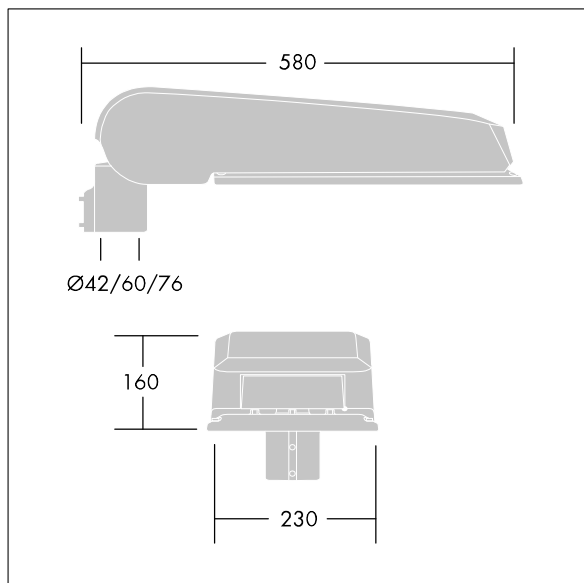

### CiviTEQ

A large size LED road lighting lantern with 60 LEDs driven at 700mA with Extra Wide Street & Comfort optic. Electronic, fixed output control gear. Class II electrical, IP66, IK08. Housing: die-cast aluminium (EN AC-44300), Light grey 150 sanded textured (close to RAL9006). Enclosure: toughened flat glass. Screws: stainless steel, Ecolubric® treated. Supplied with Ø60mm spigot adaptor which can be fitted for post-top (0°/5°/10° tilt) or side-entry (-20°/-15°/-10°/-5°/0° tilt). Equipped with 50% power reduction circuit, effective 3 hours before and 5 hours after a calculated midnight. It can be deactivated at installation with an easily accessible internal switch. Complete with 4000K LED. Surge protection: 10kV single pulse common mode and 8kV multipulse common mode and 6kV multipulse differential mode. If permanent DALI system is connected, 6kV multipulse common and differential mode.

Dimensions: 580 x 230 x 160 mm  
 Luminaire input power: 125 W  
 Luminaire luminous flux: 18600 lm  
 Luminaire efficacy: 149 lm/W  
 Weight: 9.6 kg  
 Scx: 0.115 m<sup>2</sup>

TLG\_CTEQ\_F\_LMTP72LEDPDB.jpg