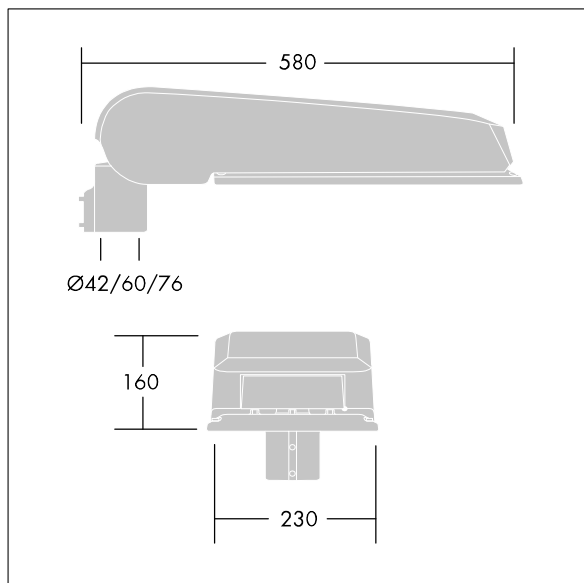

CiviTEQ

A large size LED road lighting lantern with 72 LEDs driven at 700mA with Extra Wide Street & Comfort optic. Electronic, fixed output control gear. Class II electrical, IP66, IK08. Housing: die-cast aluminium (EN AC-44300), Light grey 150 sanded textured (close to RAL9006). Enclosure: toughened flat glass. Screws: stainless steel, Ecolubric® treated. Supplied with Ø60mm spigot adaptor which can be fitted for post-top (0°/5°/10° tilt) or side-entry (-20°/-15°/-10°/-5°/0° tilt). Equipped with 50% power reduction circuit, effective 3 hours before and 5 hours after a calculated midnight. It can be deactivated at installation with an easily accessible internal switch. Complete with 4000K LED. Surge protection: 10kV single pulse common mode and 8kV multipulse common mode and 6kV multipulse differential mode. If permanent DALI system is connected, 6kV multipulse common and differential mode.

Dimensions: 580 x 230 x 160 mm
 Luminaire input power: 149 W
 Luminaire luminous flux: 22003 lm
 Luminaire efficacy: 148 lm/W
 Weight: 9.6 kg
 Scx: 0.115 m²

TLG_CTEQ_F_LMTP72LEDPDB.jpg

TLG_CETQ_M_L.wmf

This product contains light sources of energy efficiency class E.