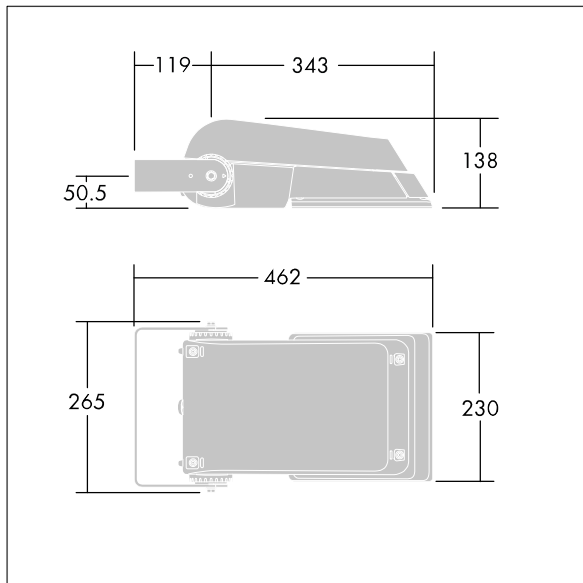

Areaflood Pro

96644740 AFP S 24L50-740 A4 HFX CL2 GY

Areaflood Pro

A compact, lightweight, general purpose LED area floodlight. With small body, LED converter configured for DALI control over additional wires, driving 24 LEDs at 500mA with asymmetrical 40° light distribution. IP66, IK08, Class II electrical. Body: die-cast aluminium (EN AC-44300), Light grey 150 sanded textured (close to RAL9006).. Enclosure: 4mm thick toughened glass. Reversible mounting stirrup supplied, Complete with 4000K LED.

Dimensions: 462 x 265 x 139 mm
 Luminaire input power: 38 W
 Luminaire luminous flux: 5877 lm
 Luminaire efficacy: 155 lm/W
 weight: 6.2 kg
 Scx: 0.05 m²

TLG_AFLP_F_SMALLPDB.jpg

TLG_AFLP_M_SML.wmf

This product contains light sources of energy efficiency class D.