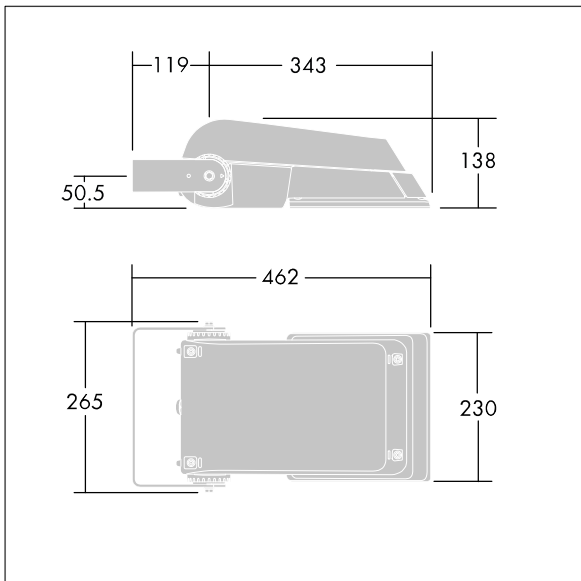

Areaflood Pro

96644761 AFP S 24L70-740 A5 HFX CL2 GY

Areaflood Pro

A compact, lightweight, general purpose LED area floodlight. With small body, LED converter configured for DALI control over additional wires, driving 24 LEDs at 700mA with asymmetrical 50° light distribution. IP66, IK08, Class II electrical. Body: die-cast aluminium (EN AC-44300), Light grey 150 sanded textured (close to RAL9006).. Enclosure: 4mm thick toughened glass. Reversible mounting stirrup supplied, Complete with 4000K LED.

Dimensions: 462 x 265 x 139 mm
 Luminaire input power: 52 W
 Luminaire luminous flux: 7650 lm
 Luminaire efficacy: 147 lm/W
 weight: 6.2 kg
 Scx: 0.05 m²

TLG_AFLP_F_SMALLPDB.jpg

TLG_AFLP_M_SML.wmf

This product contains light sources of energy efficiency class D.