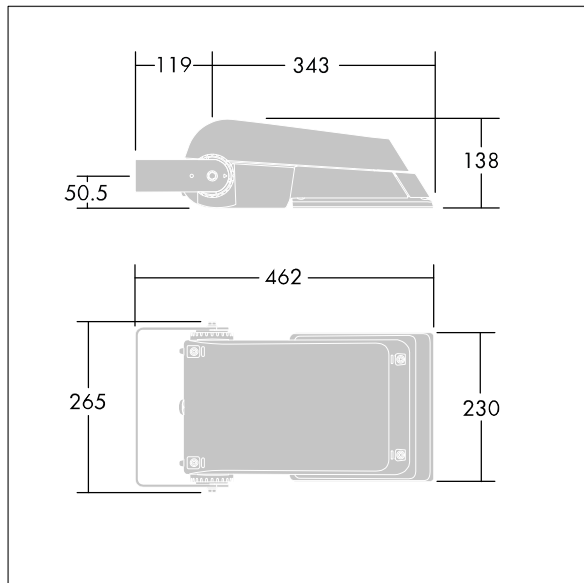

Areaflood Pro

96644761 AFP S 24L70-740 A5 HFX CL2 GY

ISO 9223 C5		IP66	IK08					T _a -25 +35
----------------	--	------	------	--	--	--	--	---------------------------

Areaflood Pro

A compact, lightweight, general purpose LED area floodlight. With small body, LED converter configured for DALI control over additional wires, driving 24 LEDs at 700mA with asymmetrical 50° light distribution. IP66, IK08, Class II electrical. Body: die-cast aluminium (EN AC-44300), Light grey 150 sanded textured (close to RAL9006).. Enclosure: 4mm thick toughened glass. Reversible mounting stirrup supplied, Complete with 4000K LED.

Dimensions: 462 x 265 x 139 mm
 Luminaire input power: 52 W
 Luminaire luminous flux: 7650 lm
 Luminaire efficacy: 147 lm/W
 weight: 6.2 kg
 Scx: 0.05 m²

TLG_AFLP_F_SMALLPDB.jpg

TLG_AFLP_M_SML.wmf

This product contains light sources of energy efficiency class D.