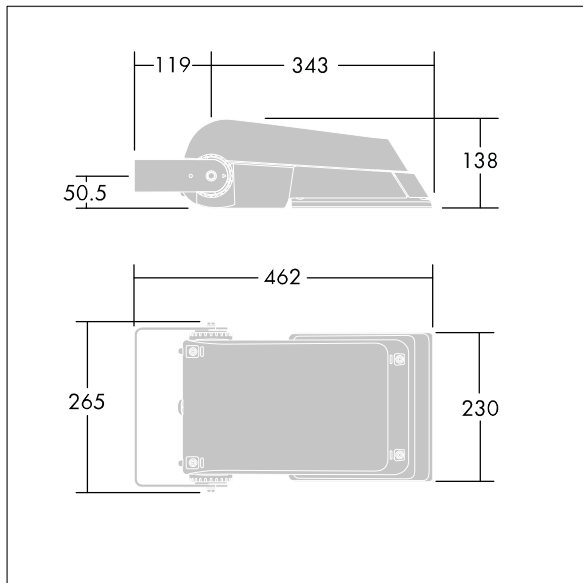

Areaflood Pro

96644811 AFP S 36L50-740 A5 HFX CL2 GY

ISO 9223 C5		IP66	IK08						Ta-25 +35
----------------	--	------	------	--	--	--	--	--	--------------

Areaflood Pro

A compact, lightweight, general purpose LED area floodlight. With small body, LED converter configured for DALI control over additional wires, driving 36 LEDs at 500mA with asymmetrical 50° light distribution. IP66, IK08, Class II electrical. Body: die-cast aluminium (EN AC-44300), Light grey 150 sanded textured (close to RAL9006).. Enclosure: 4mm thick toughened glass. Reversible mounting stirrup supplied, Complete with 4000K LED.

Dimensions: 462 x 265 x 139 mm
 Luminaire input power: 55 W
 Luminaire luminous flux: 8495 lm
 Luminaire efficacy: 154 lm/W
 weight: 6.23 kg
 Scx: 0.05 m²

TLG_AFLP_F_SMALLPDB.jpg

TLG_AFLP_M_SML.wmf

This product contains light sources of energy efficiency class E.