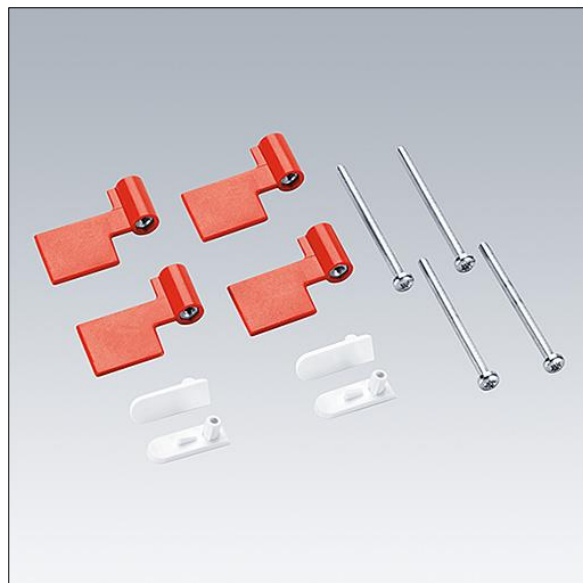

# IQ Wave

THORN

## E7077518 / 96628290 IQ WAVE RED FLAG PULL UP KIT

### IQ Wave

Accessory kit for pull up installation of 600x600mm IQ Wave recessed luminaires.

TLG\_IQWV\_F\_INST1A.jpg