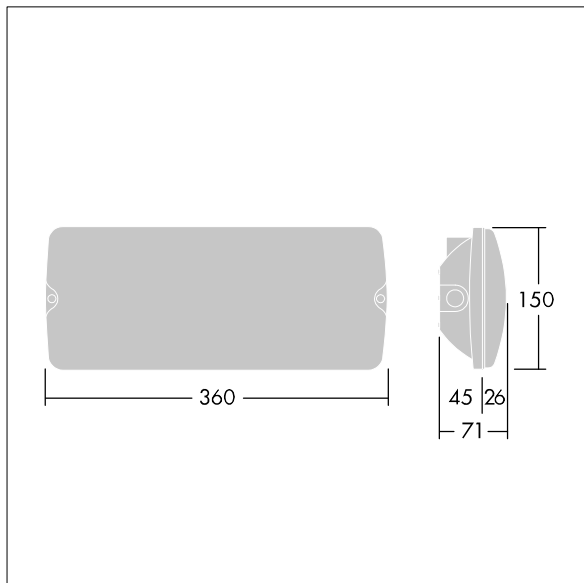

## Voyager Solid

Surface mounted LED emergency lighting luminaire for ceiling and wall. Electronic, fixed output control gear Self contained luminaire, manual test (3 hours). Body: large size, white polycarbonate. Cover: transparent polycarbonate. Class II electrical, IP65. Internal ISO legends available for 26m viewing distance (96629768, to be ordered separately).

Dimensions: 360 x 150 x 71 mm

Luminaire input power: 3.1 W

Weight: 0.9 kg

TLG\_VYSO\_F\_OPL.jpg

TLG\_VYSO\_M\_LDL.wmf

All values marked with an \* are rated values. Thorn uses tried and tested components from leading suppliers, however there may be isolated instances of technology-related failures of individual LEDs during the rated product lifetime. International standards set the tolerance in initial flux and connected load at  $\pm 10\%$ . Unless stated otherwise, the values apply to an ambient temperature of 25°C.