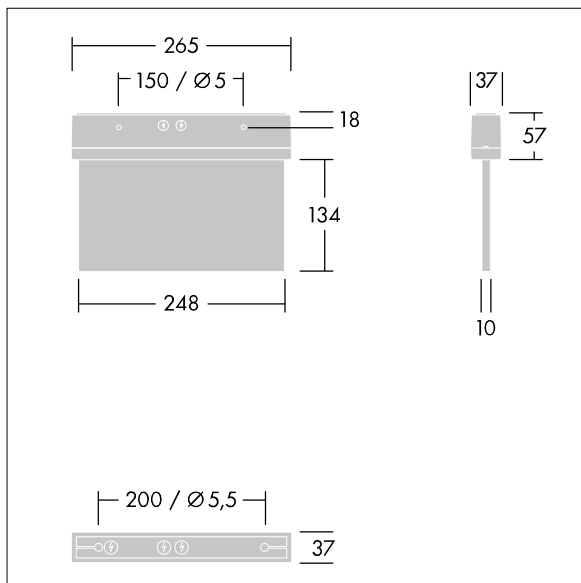

TLG_VYST_M_115MFS.wmf

All values marked with an * are rated values. Unless stated otherwise, the values apply to an ambient temperature of 25°C.

Thorn Lighting is constantly developing and improving its products. The right is reserved to change specifications without prior notification or public announcement.
© Thorn Lighting