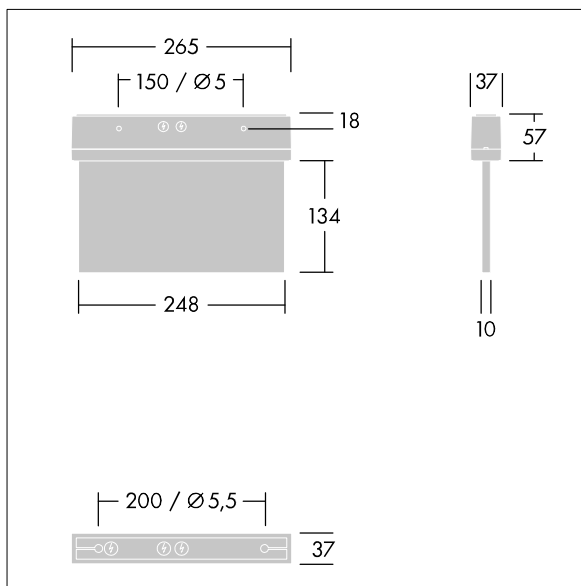

Voyager Style

THORN

96222362 VOYAGER STYLE 115 MS ECS SM-S WH

IP43 IK03  T_a-10
+40

Voyager Style

Ultra slim LED escape sign luminaire for surface mounted, wall or ceiling mounting; recessed ceiling mounting possible with optional recessed ceiling frame; Luminaire for central emergency light supply, for single luminaire monitoring via Powerline on the CPS system, settable emergency light level; Non-maintained and maintained mode settable via the central battery system; housing made of polycarbonate; luminaire easy to install; Quick fit terminal block, through wiring possible up to 2,5 mm²; supplied with a set of ISO 7010 mountable direction signs (left, right, up, down and blank) for viewing from a maximum distance of 23 m; mounting of signs with discrete mounting pins; zero maintenance thanks to LED technology; service life of 50,000 h at constant luminous flux; uniform backlighting of pictogram; luminance > 500 cd/m² in the white region; Power supply: 220/240 V AC; Luminaire input power: 5.7 W; degree of protection: IP43, class of protection: Class II electrical; Impact strength: Impact strength: IK03; Dimensions: 265 x 37 x 191 mm; weight: 0.9 kg

TLG_VYST_F_115MS.jpg

TLG_VYST_M_115MFS.wmf

All values marked with an * are rated values. Unless stated otherwise, the values apply to an ambient temperature of 25°C.

Thorn Lighting is constantly developing and improving its products. The right is reserved to change specifications without prior notification or public announcement.
© Thorn Lighting