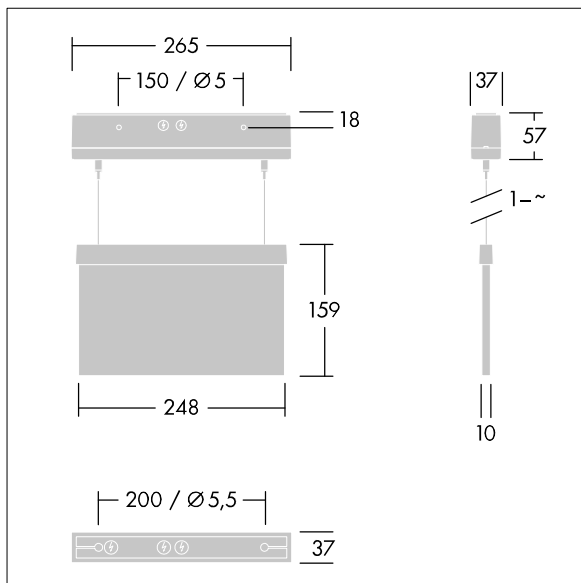

Voyager Style

THORN

96222365 VOYAGER STYLE 115 MS-WF15 ECC SM-S WH

IP40 IK03  T_{a-10}
 $+40$

Voyager Style

Ultra slim LED escape sign luminaire for suspended, wall or ceiling mounting; recessed ceiling mounting possible with optional recessed ceiling frame; Luminaire for central emergency light supply, with circuit monitoring, without single monitoring of the luminaire; ; housing made of polycarbonate white; luminaire easy to install; Quick fit terminal block, through wiring possible up to 2,5 mm²; supplied with a set of ISO 7010 mountable direction signs (left, right, up, down and blank) for viewing from a maximum distance of 23 m; mounting of signs with discrete mounting pins; zero maintenance thanks to LED technology; service life of 50,000 h at constant luminous flux; uniform backlighting of pictogram; luminance > 500 cd/m² in the white region; Power supply: 220/240 V AC; Luminaire input power: 5 W; degree of protection: IP40, class of protection: Class II electrical; Impact strength: Impact strength: IK03; Dimensions: 265 x 37 x 57 mm; weight: 0.96 kg

TLG_VYST_F_115MSWF.jpg

TLG_VYST_M_115MC.wmf

All values marked with an * are rated values. Unless stated otherwise, the values apply to an ambient temperature of 25°C.

Thorn Lighting is constantly developing and improving its products. The right is reserved to change specifications without prior notification or public announcement.
© Thorn Lighting