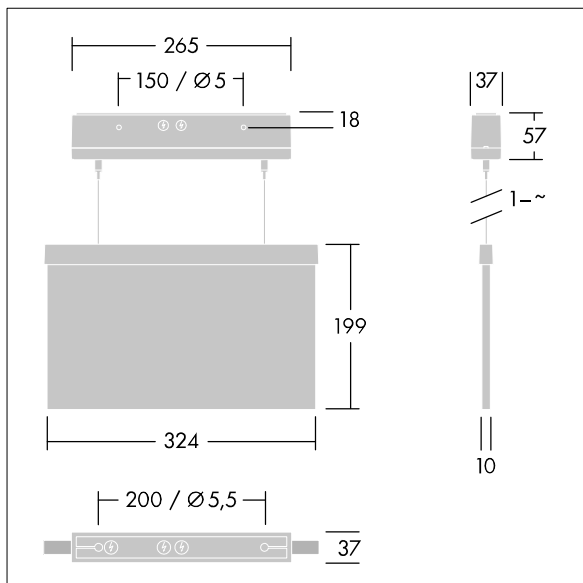

Voyager Style

THORN

96222369 VOYAGER STYLE 150 MS-WF15 ECC SM-S WH

IP40 IK03  T_{a-10}
 $+40$

Voyager Style

Ultra slim LED escape sign luminaire for suspended, wall or ceiling mounting; recessed ceiling mounting possible with optional recessed ceiling frame; Luminaire for central emergency light supply, with circuit monitoring, without single monitoring of the luminaire; ; housing made of polycarbonate white; luminaire easy to install; Quick fit terminal block, through wiring possible up to 2,5 mm²; supplied with a set of ISO 7010 mountable direction signs (left, right, up, down and blank) for viewing from a maximum distance of 30 m; mounting of signs with discrete mounting pins; zero maintenance thanks to LED technology; service life of 50,000 h at constant luminous flux; uniform backlighting of pictogram; luminance > 500 cd/m² in the white region; Power supply: 220/240 V AC; Luminaire input power: 6.3 W; degree of protection: IP40, class of protection: Class II electrical; Impact strength: Impact strength: IK03; Dimensions: 265 x 37 x 57 mm; weight: 1.37 kg

TLG_VYST_F_150MSWF.jpg

TLG_VYST_M_150MC.wmf

All values marked with an * are rated values. Unless stated otherwise, the values apply to an ambient temperature of 25°C.

Thorn Lighting is constantly developing and improving its products. The right is reserved to change specifications without prior notification or public announcement.
© Thorn Lighting