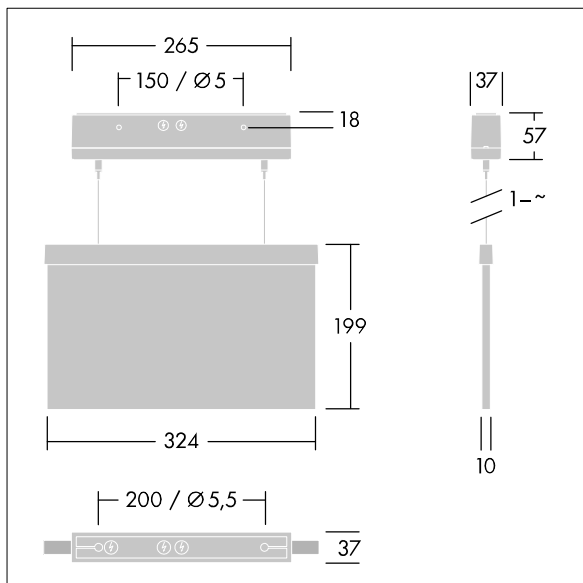

Voyager Style

THORN

96222370 VOYAGER STYLE 150 MS-WF15 ECS SM-S WH

IP40 IK03  T_{a-10}
 $+40$

Voyager Style

Ultra slim LED escape sign luminaire for suspended, wall or ceiling mounting; recessed ceiling mounting possible with optional recessed ceiling frame; Luminaire for central emergency light supply, for single luminaire monitoring via Powerline on the CPS system, settable emergency light level; Non-maintained and maintained mode settable via the central battery system; housing made of polycarbonate white; luminaire easy to install; Quick fit terminal block, through wiring possible up to 2,5 mm²; supplied with a set of ISO 7010 mountable direction signs (left, right, up, down and blank) for viewing from a maximum distance of 30 m; mounting of signs with discrete mounting pins; zero maintenance thanks to LED technology; service life of 50,000 h at constant luminous flux; uniform backlighting of pictogram; luminance > 500 cd/m² in the white region; Power supply: 220/240 V AC; Luminaire input power: 6.7 W; degree of protection: IP40, class of protection: Class II electrical; Impact strength: Impact strength: IK03; Dimensions: 265 x 37 x 57 mm; weight: 1.39 kg

TLG_VYST_F_150MSWF.jpg

TLG_VYST_M_150MC.wmf

All values marked with an * are rated values. Unless stated otherwise, the values apply to an ambient temperature of 25°C.

Thorn Lighting is constantly developing and improving its products. The right is reserved to change specifications without prior notification or public announcement.
© Thorn Lighting