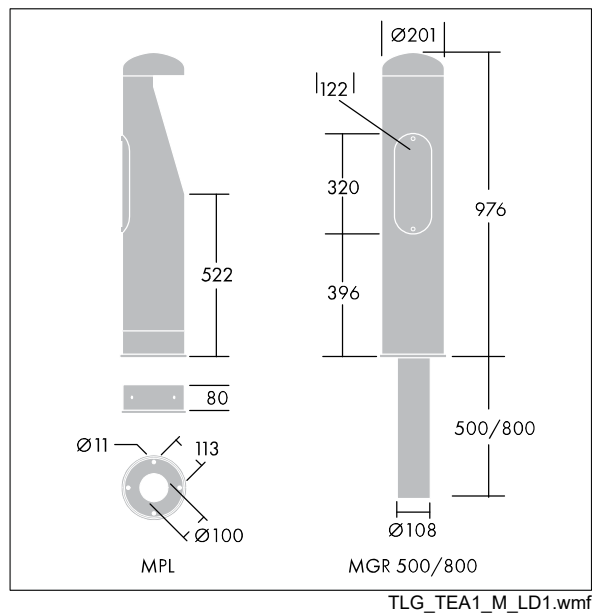

Urba Bollard

96275592 URBA BOLLARD BASE MPL

THORN

Urba Bollard

Flange mounting plate accessory for Urba Bollard

All values marked with an * are rated values. Unless stated otherwise, the values apply to an ambient temperature of 25°C.