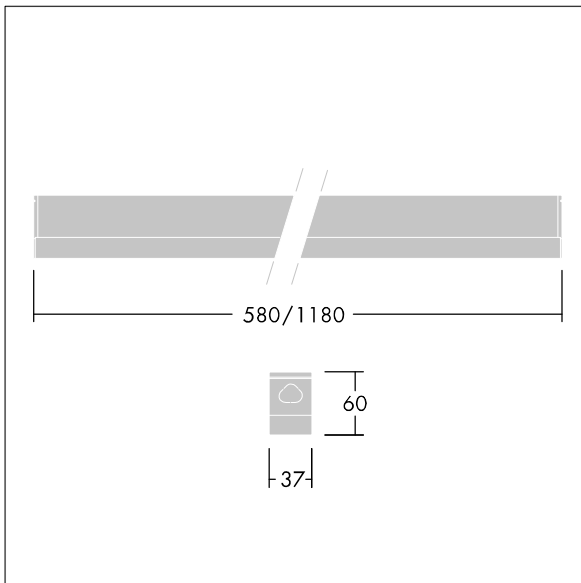

Equaline Mini

96630781 EQUAMINI L580 LED2100-840 HFX

IP20 IK06      T_a35

Equaline Mini

A slim Surface mounted LED batten luminaire. Electronic, DALI dimmable control gear. Class I electrical. IP20, IK06. Body: extruded aluminium anodised finish. Diffuser: opal polycarbonate plastic. End-cap: Dual-colour injected polycarbonate plastic. Electrical connection via flap in rear of body. Continuous linking possible. Complete with 4000K LED

Dimensions: 580 x 37 x 60 mm
 Luminaire input power: 18.8 W
 Luminaire luminous flux: 2189 lm
 Luminaire efficacy: 116 lm/W
 Weight: 0.75 kg

TLG_EQUM_F_ST.jpg

TLG_EQUM_M_LD1.wmf

This product contains a light source of energy efficiency class C.