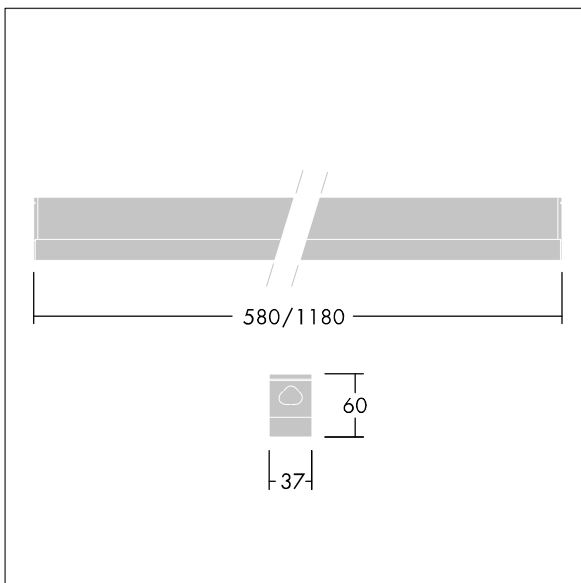

Equaline Mini

96630781 EQUAMINI L580 LED2100-840 HFX

IP20 IK06      T_a35

Equaline Mini

A slim Surface mounted LED batten luminaire. Electronic, DALI dimmable control gear. Class I electrical. IP20, IK06. Body: extruded aluminium anodised finish. Diffuser: opal polycarbonate plastic. End-cap: Dual-colour injected polycarbonate plastic. Electrical connection via flap in rear of body. Continuous linking possible. Complete with 4000K LED

Dimensions: 580 x 37 x 60 mm
 Luminaire input power: 18.8 W
 Luminaire luminous flux: 2189 lm
 Luminaire efficacy: 116 lm/W
 Weight: 0.75 kg

TLG_EQUM_F_ST.jpg

TLG_EQUM_M_LD1.wmf

This product contains a light source of energy efficiency class C.