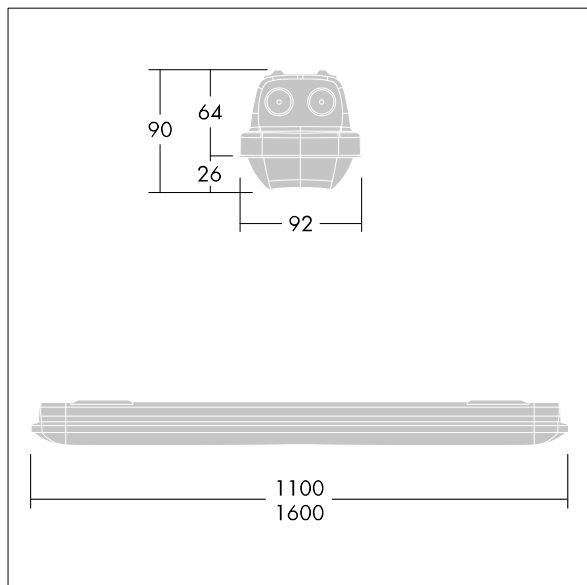

TLG_AQUP_M_LD1.wmf

All values marked with an * are rated values. Thorn uses tried and tested components from leading suppliers, however there may be isolated instances of technology-related failures of individual LEDs during the rated product lifetime. International standards set the tolerance in initial flux and connected load at $\pm 10\%$. Unless stated otherwise, the values apply to an ambient temperature of 25°C.

Thorn Lighting is constantly developing and improving its products. The right is reserved to change specifications without prior notification or public announcement.
© Thorn Lighting