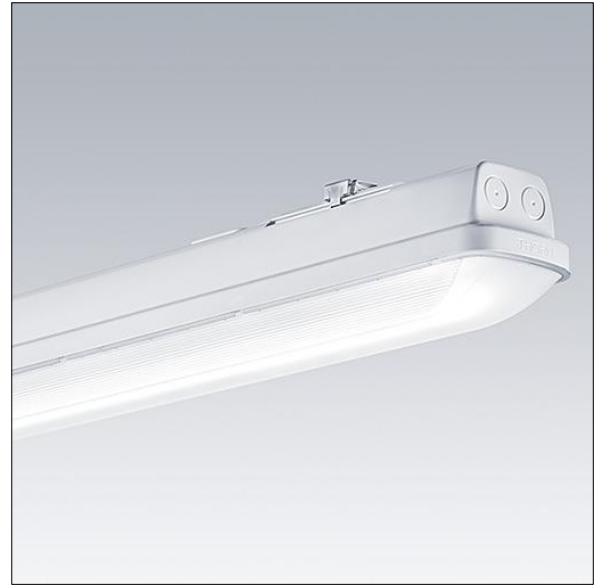

Aquaforce Pro

THORN

96630795 AQFPRO L LED6400-840 PC WB HFI E3D

Aquaforce Pro

An IP66, dust and moisture resistant LED luminaire. DALI/DSI dimmable DALI dimmable Luminaire with local battery supply for 3 h emergency lighting in maintained or non-maintained mode, with automatic test (auto-test) via the luminaire, optional central monitoring via DALI, display of luminaire status via status LED. With wide beam distribution. Class I electrical. Canopy: light grey polycarbonate. Diffuser: high transmission opal polycarbonate with refraction prisms. Patented snap-on mechanism EasyClick for clipless mounting of diffuser. For surface or suspended mounting. Quick-fix brackets supplied for surface mounting. Suitable for ceiling or wall (both vertically and horizontally). Approved for indoor use or in canopied outdoor areas (see installation instructions). Mounting kits for conduit, chain suspension and catenary suspension are available as accessories. ambient temperature: 0°C to +25°C. Complete with 4000K LED..

Note: please contact your consultant if you are planning to use the luminaire in environments with chemical pollutants, high or condensing humidity and major variations in temperature.

Dimensions: 1600 x 92 x 90 mm
Luminaire input power: 47.9 W
Luminaire luminous flux: 6370 lm
Luminaire efficacy: 133 lm/W
Weight: 2.5 kg