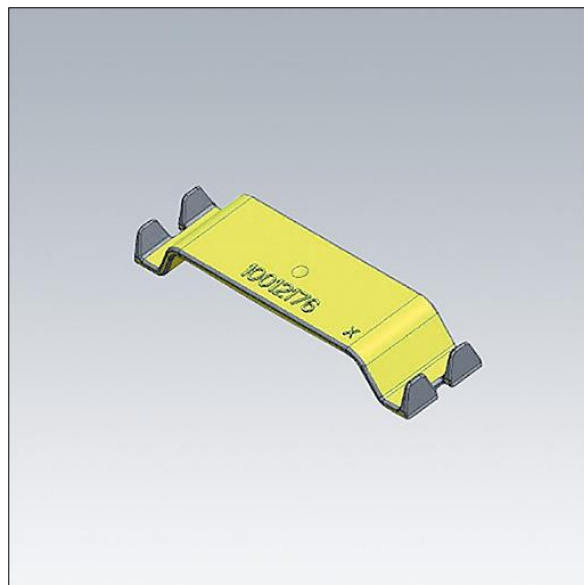

# Aquaforce Pro

96631102 HLD TW AQFPRO

THORN

## Aquaforce Pro

Spare clip for holding internal through wiring.

TLG\_AQUP\_F\_HLDTW.jpg